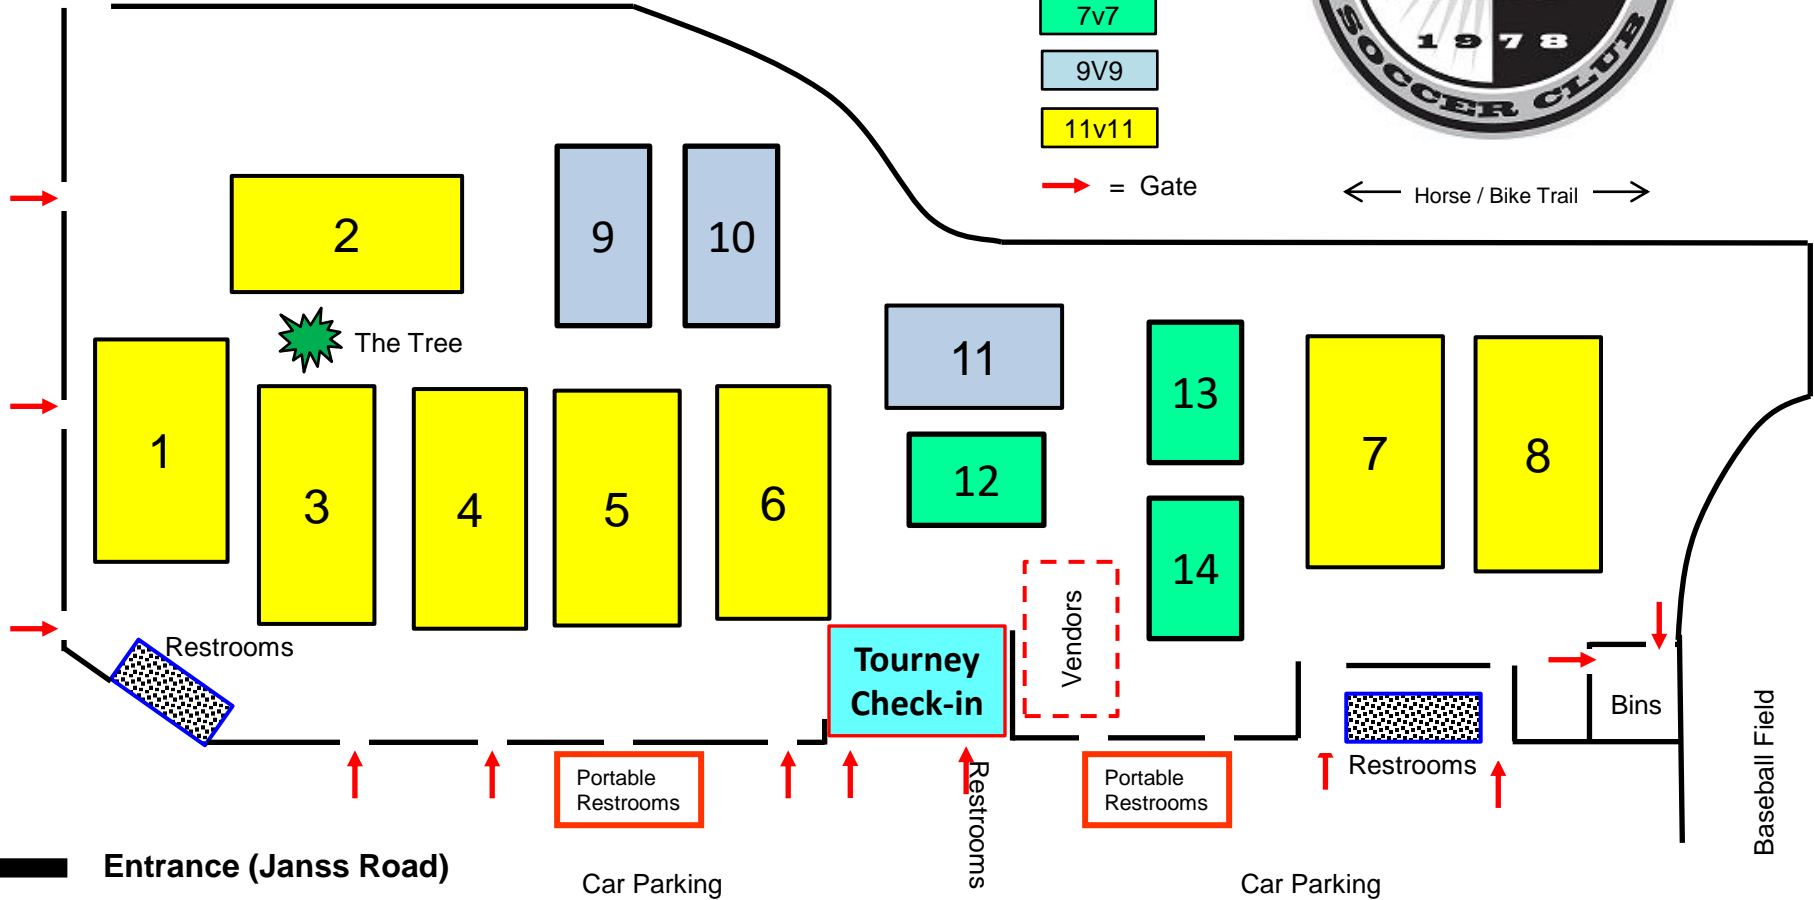

N

← Horse / Bike Trail →

← Horse / Bike Trail →

7v7

9v9

11v11

→ = Gate

Entrance (Janss Road)

Car Parking

Restrooms

Car Parking

Baseball Field

1300 E. Janss Road, Thousand Oaks